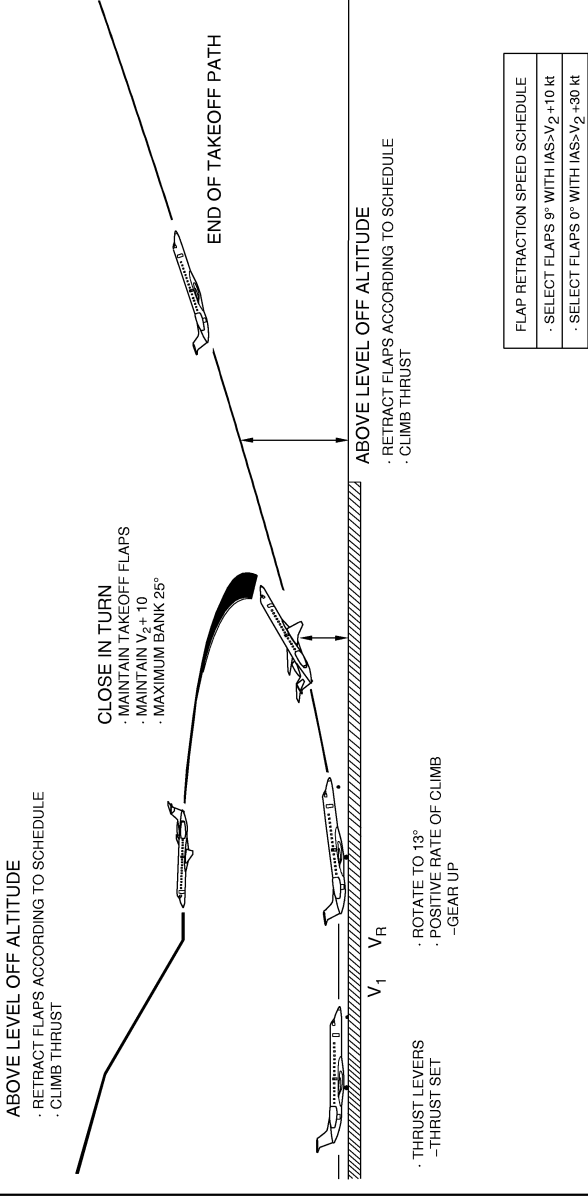

# NORMAL TAKEOFF FLAPS 18° (TYPICAL)

EM145AOM021002A.DGN